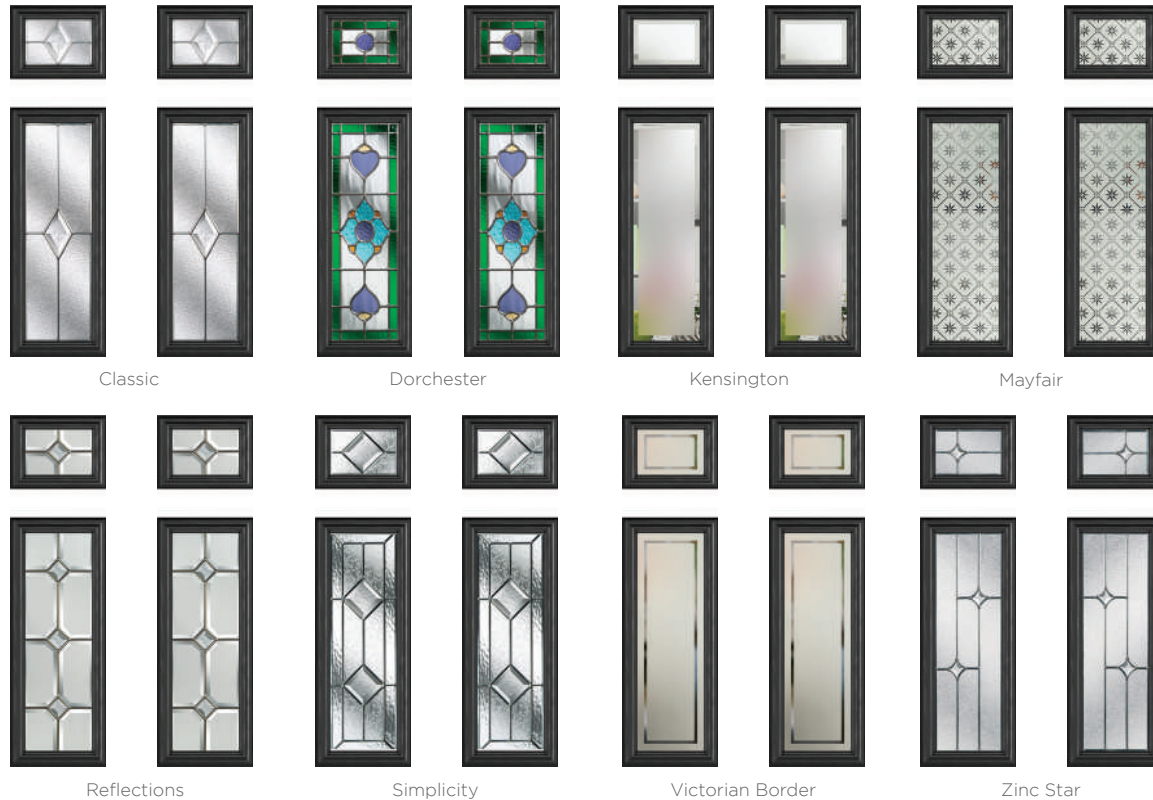

Majestic Masterpiece

The Middleton door complements authentic Edwardian and Georgian architecture with the option to include glazing in the top panels.

11 Decorative Glass Options

Middleton 2
Colour - Chartwell Green
Glass - Simplicity

Learn more about these styles at compdoor.co.uk

Classical Elegance

Following in the Middleton theme, this door gives the option of letting in more light with the inclusion of 4 glazing panels.

8 Decorative Glass Options

Middleton
Colour - Black
Glass - Dorchester

Classic

Dorchester

Kensington

Mayfair

Reflections

Simplicity

Victorian Border