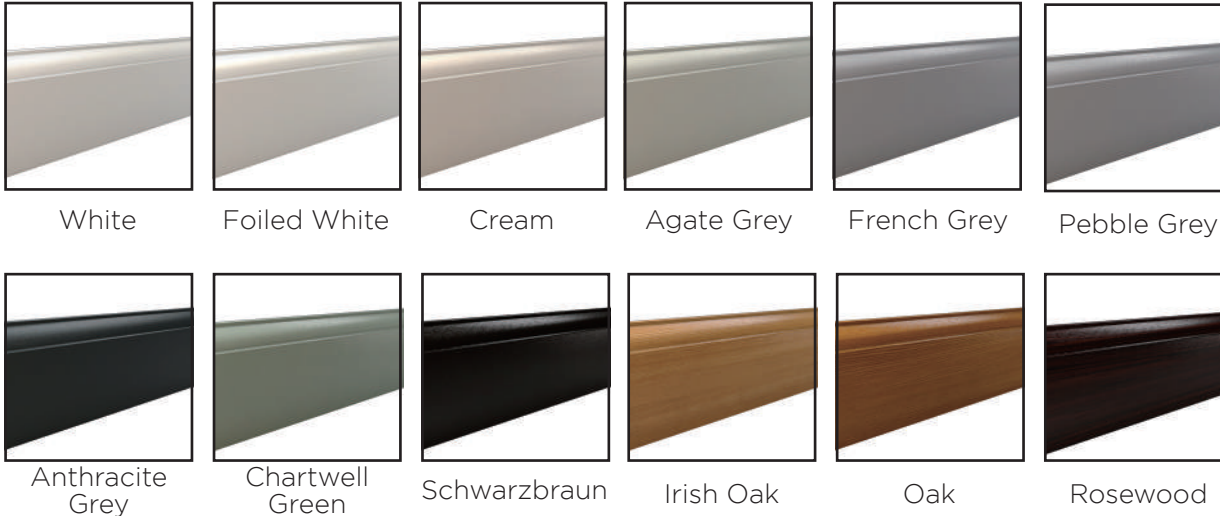

Traditional Range

Available Colours

Pewter Forged Black

Handles

Monkey Tail Noble Regal

Knockers

Handmade Spire Bullring Traditional Knob

Bullring & Traditional Knob also available in:

Chrome Gold Antique Black Graphite

Letterplate

Architectural Letterplate

Also available in:

Chrome Gold Antique Black Graphite

BLU™

*316 Marine Grade
Stainless Steel*

Our Coastal range of handle, knocker and letterplate upgrades have been designed for enhanced performance and durability and are arguably the best quality on the market.

The BLU range of suited hardware is made from 316 marine grade stainless steel, compared to the industry-standard of 304, giving it the best long-term resistance to corrosion in coastal locations, supported by a 'best in class' lifetime guarantee.

COASTAL

Shaping the future.

Frame Colours

Outer Frame Options

InvisiEdge Colours

Our technically advanced InvisiEdge system gives a seamless colour edge to the door faces maintaining perfect aesthetics whilst ensuring up to 100% moisture resistance.