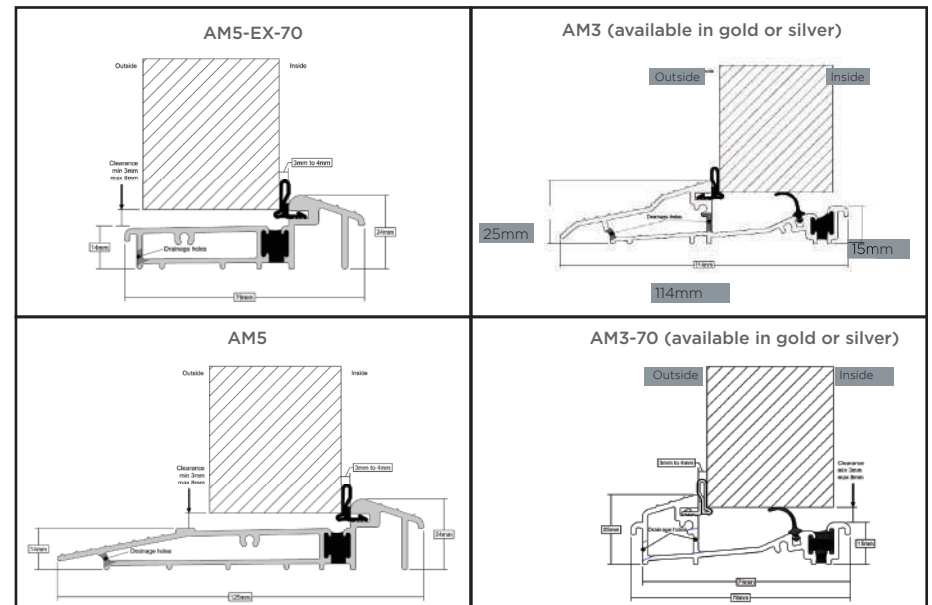

Thresholds

Our six threshold choices include standard uPVC or two aluminium options.