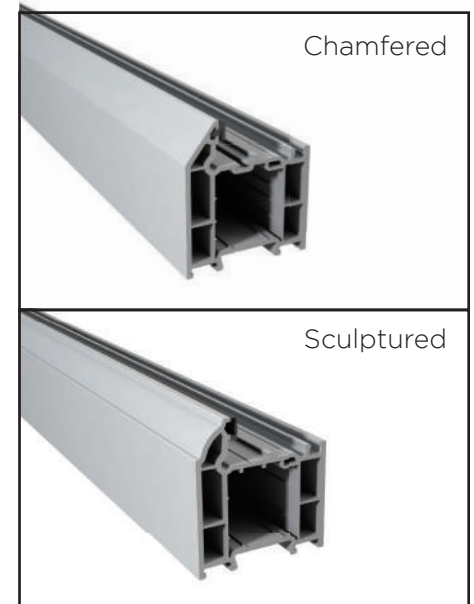

Outer Frame Options