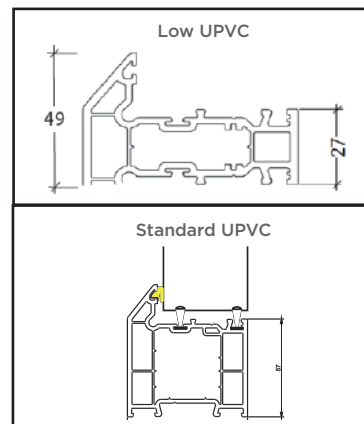

Thresholds

Our six threshold choices include standard uPVC or two aluminium options.