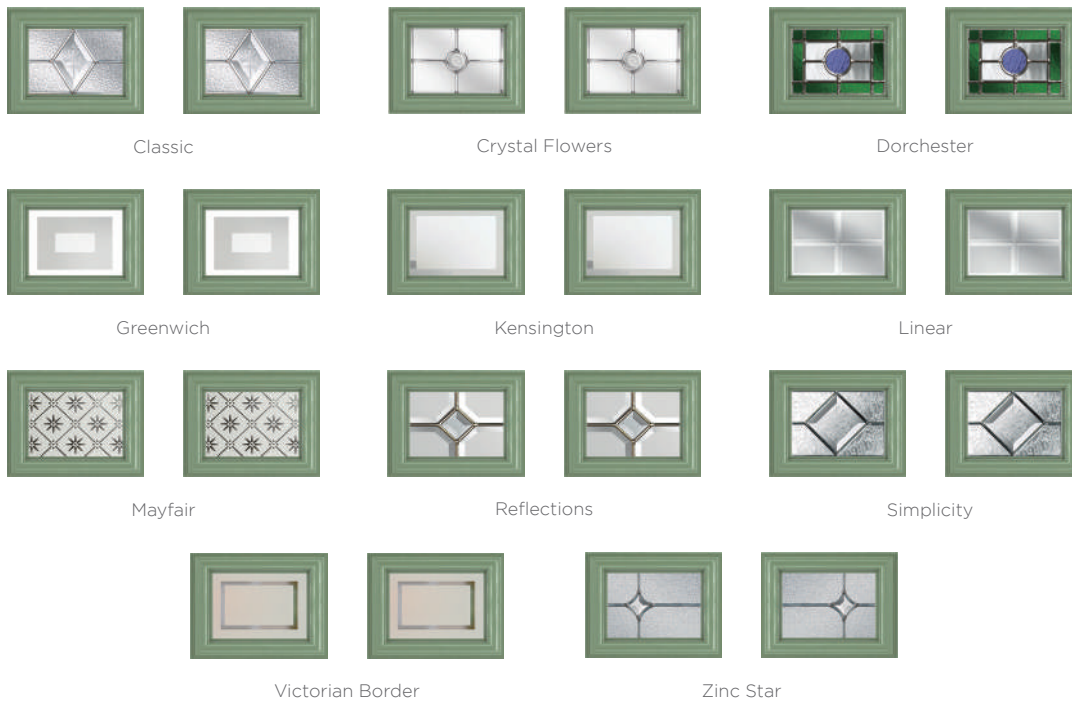

Majestic Masterpiece

The Middleton door complements authentic Edwardian and Georgian architecture with the option to include glazing in the top panels.

11 Decorative Glass Options

Middleton 2
Colour - Chartwell Green
Glass - Simplicity