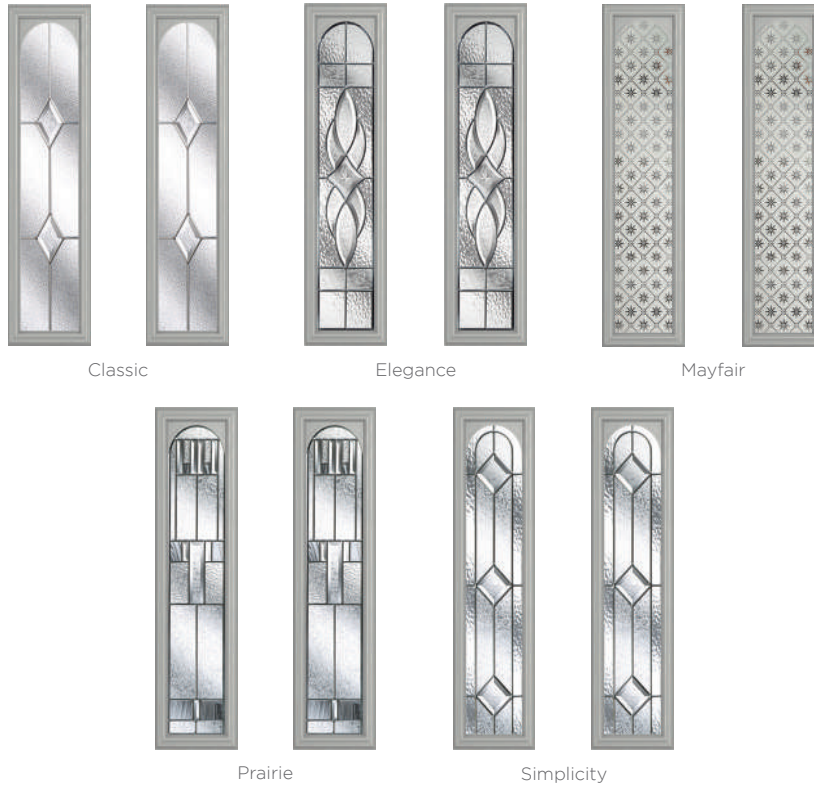

20 Decorative Glass Options

4 Build your own door at compdoor.co.uk

An Elegant Twist

Similar to the Whitmore but with an elegant twist, the Elmhurst offers a softer look with curved arch glazing.

5 Decorative Glass Options

Elmhurst
Colour - Agate Grey
Glass - Elegance

Learn more about these styles at compdoor.co.uk

Traditional *Edge*

The Highbury is a truly traditional design with an edge, incorporating clean, crisp glazing angles for a classic style.