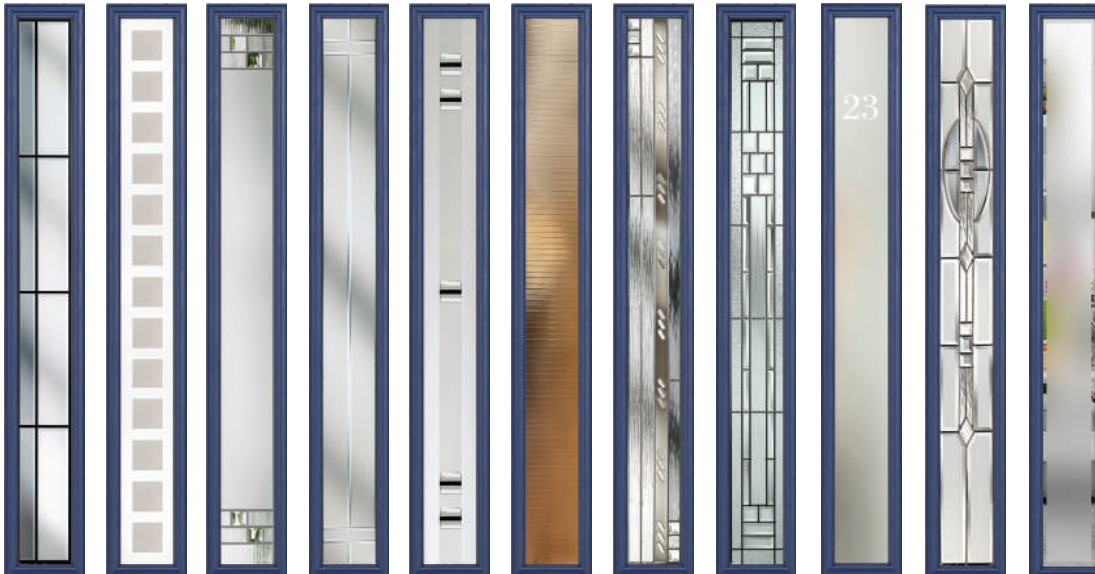

Aurora   Etched Square   Horizon   Linear   Linosa   Masterline   Matrix   New Orleans   Numbers additional designs available   Reflections   Victorian Border