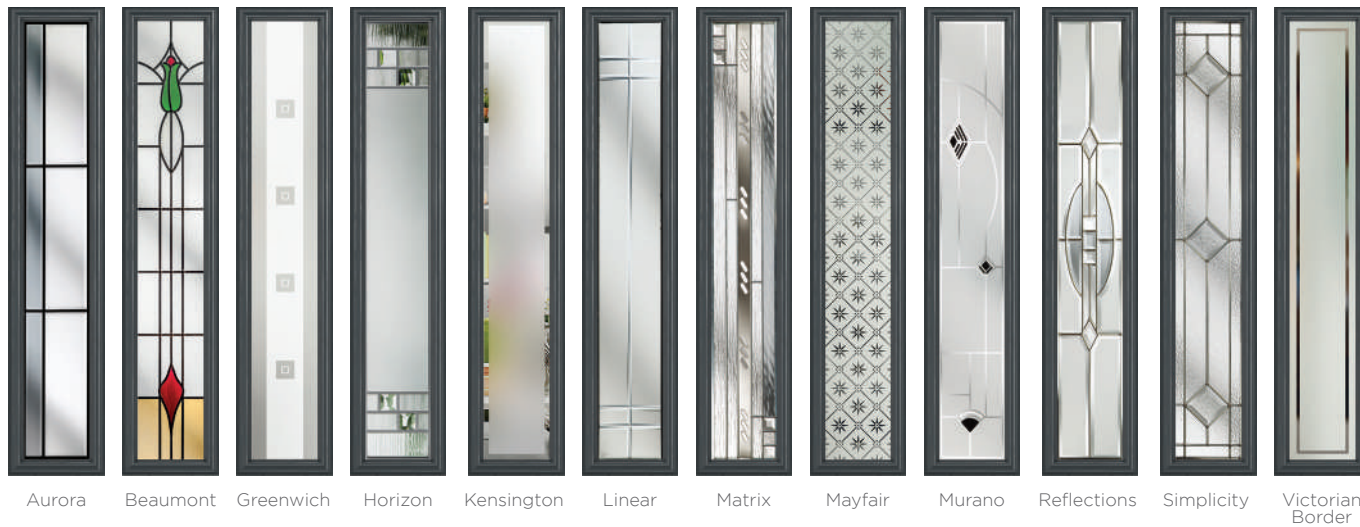

Contemporary Look

This highly-desirable contemporary door style works well with either our standard range of handles or upgrade to our range of stainless-steel bar handles.

12 Decorative Glass Options

Abercorn
Colour - Anthracite Grey
Glass - Matrix
This door is available with or without grooves

Learn more about these styles at compdoor.co.uk 23